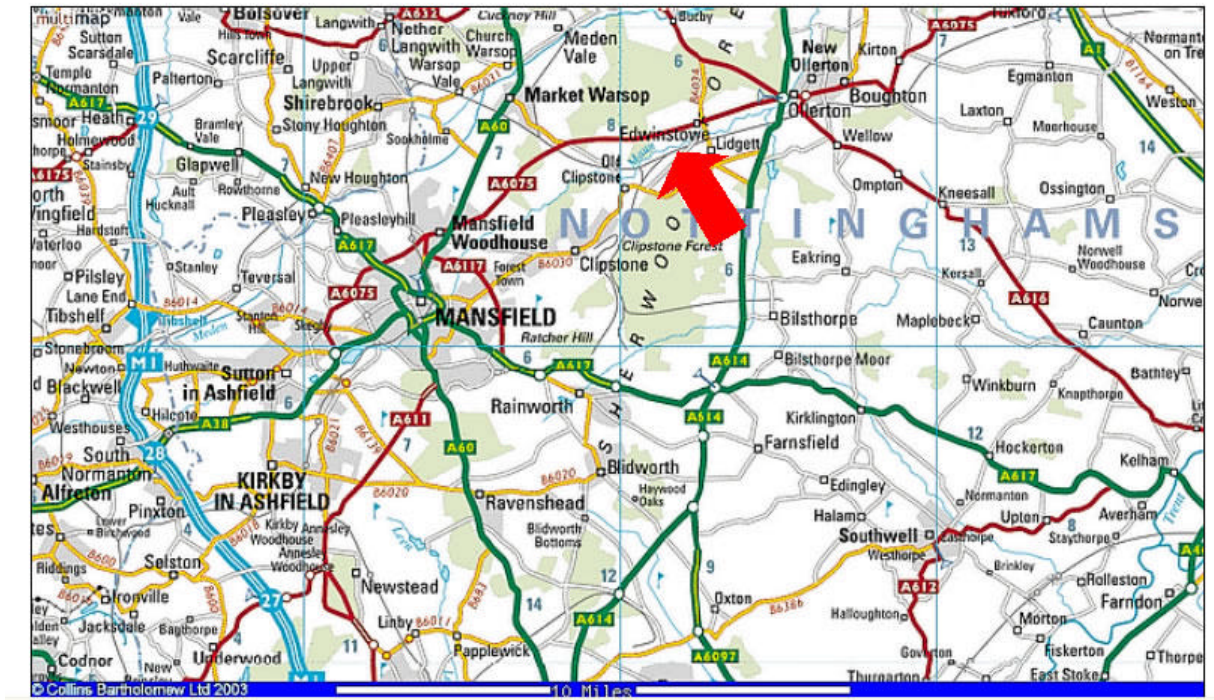

# LOCATION PLAN

# h o w t o f i n d u s

Ian Baseley Associates are located in the heart of the Sherwood Forest. For directions from the M1, leave the motorway at **Junction 28** and follow the **A38** and then the **A6075** towards Edwinstowe. Upon entering Edwinstowe along Mansfield Road, continue past the JET petrol filling station on your left and just **before** the traffic lights take the turning on the left into **Church car park**. Our offices are located immediately on the right hand side.