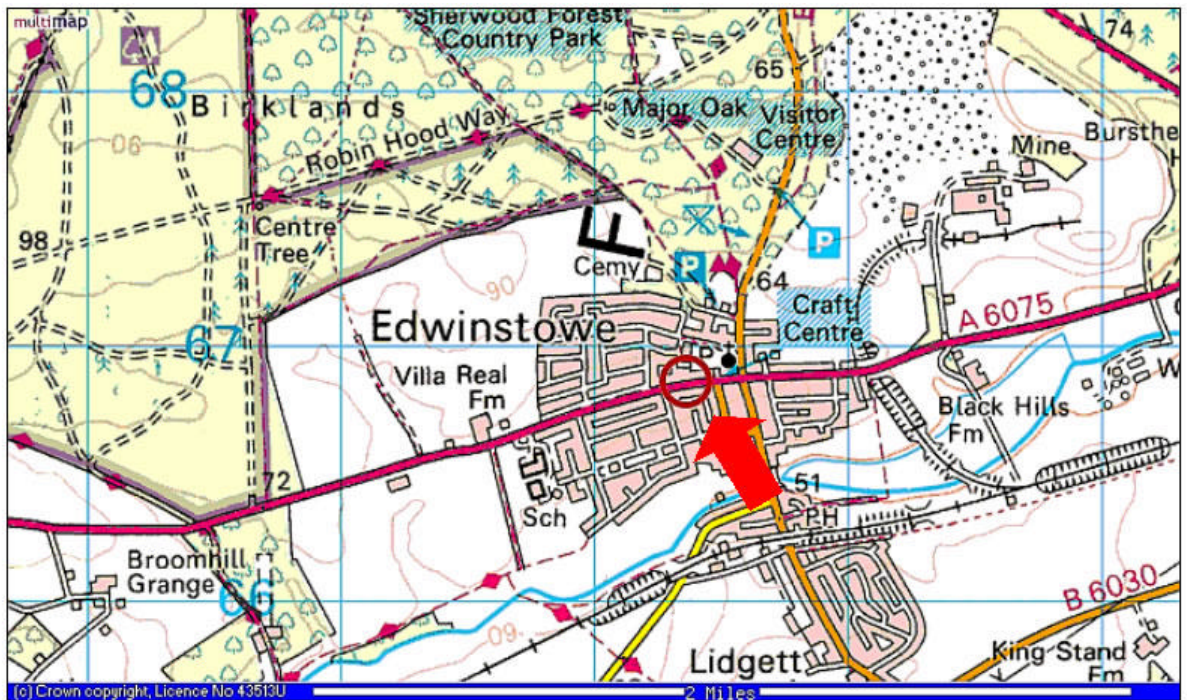

# LOCATION PLAN

# h o w t o f i n d u s

Ian Baseley Associates are located in the heart of the Sherwood Forest. For directions from the M1, leave the motorway at **Junction 28** and follow the **A38** and then the **A6075** towards Edwinstowe. Upon entering Edwinstowe along Mansfield Road, continue past the JET petrol filling station on your left and just **before** the traffic lights take the turning on the left into **Church car park**. Our offices are located immediately on the right hand side.